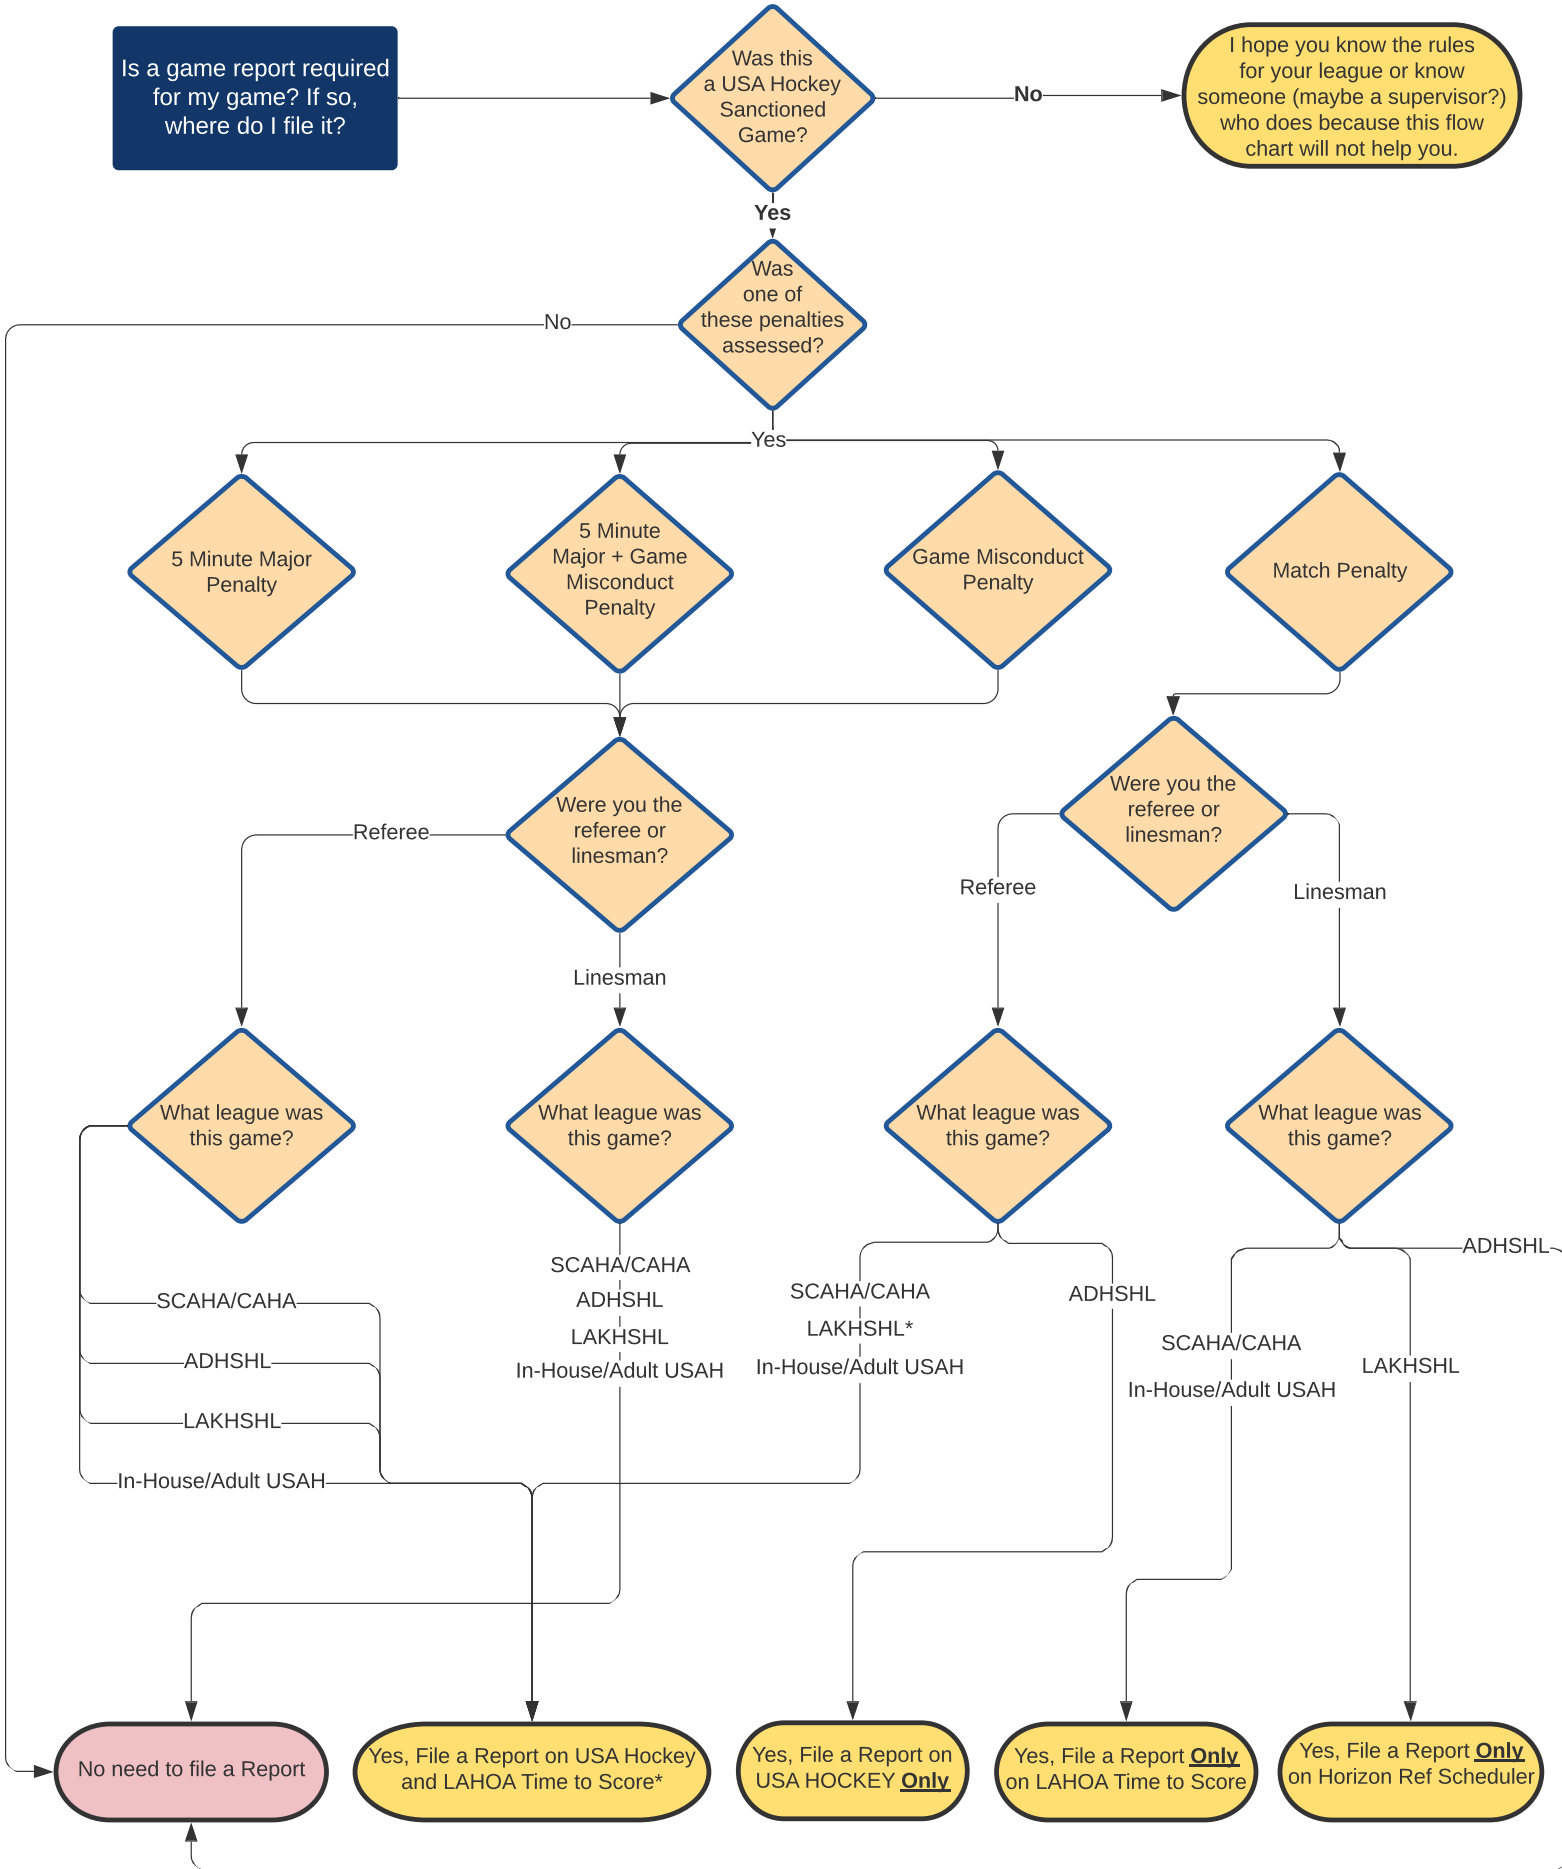

USA Hockey LAHOA Reporting Flow Chart

Alexander Kitano | July 24, 2020

*Instead of USAH and LAHOA TTS, LAKHSHL Reports to USAH and Horizon Ref Scheduler